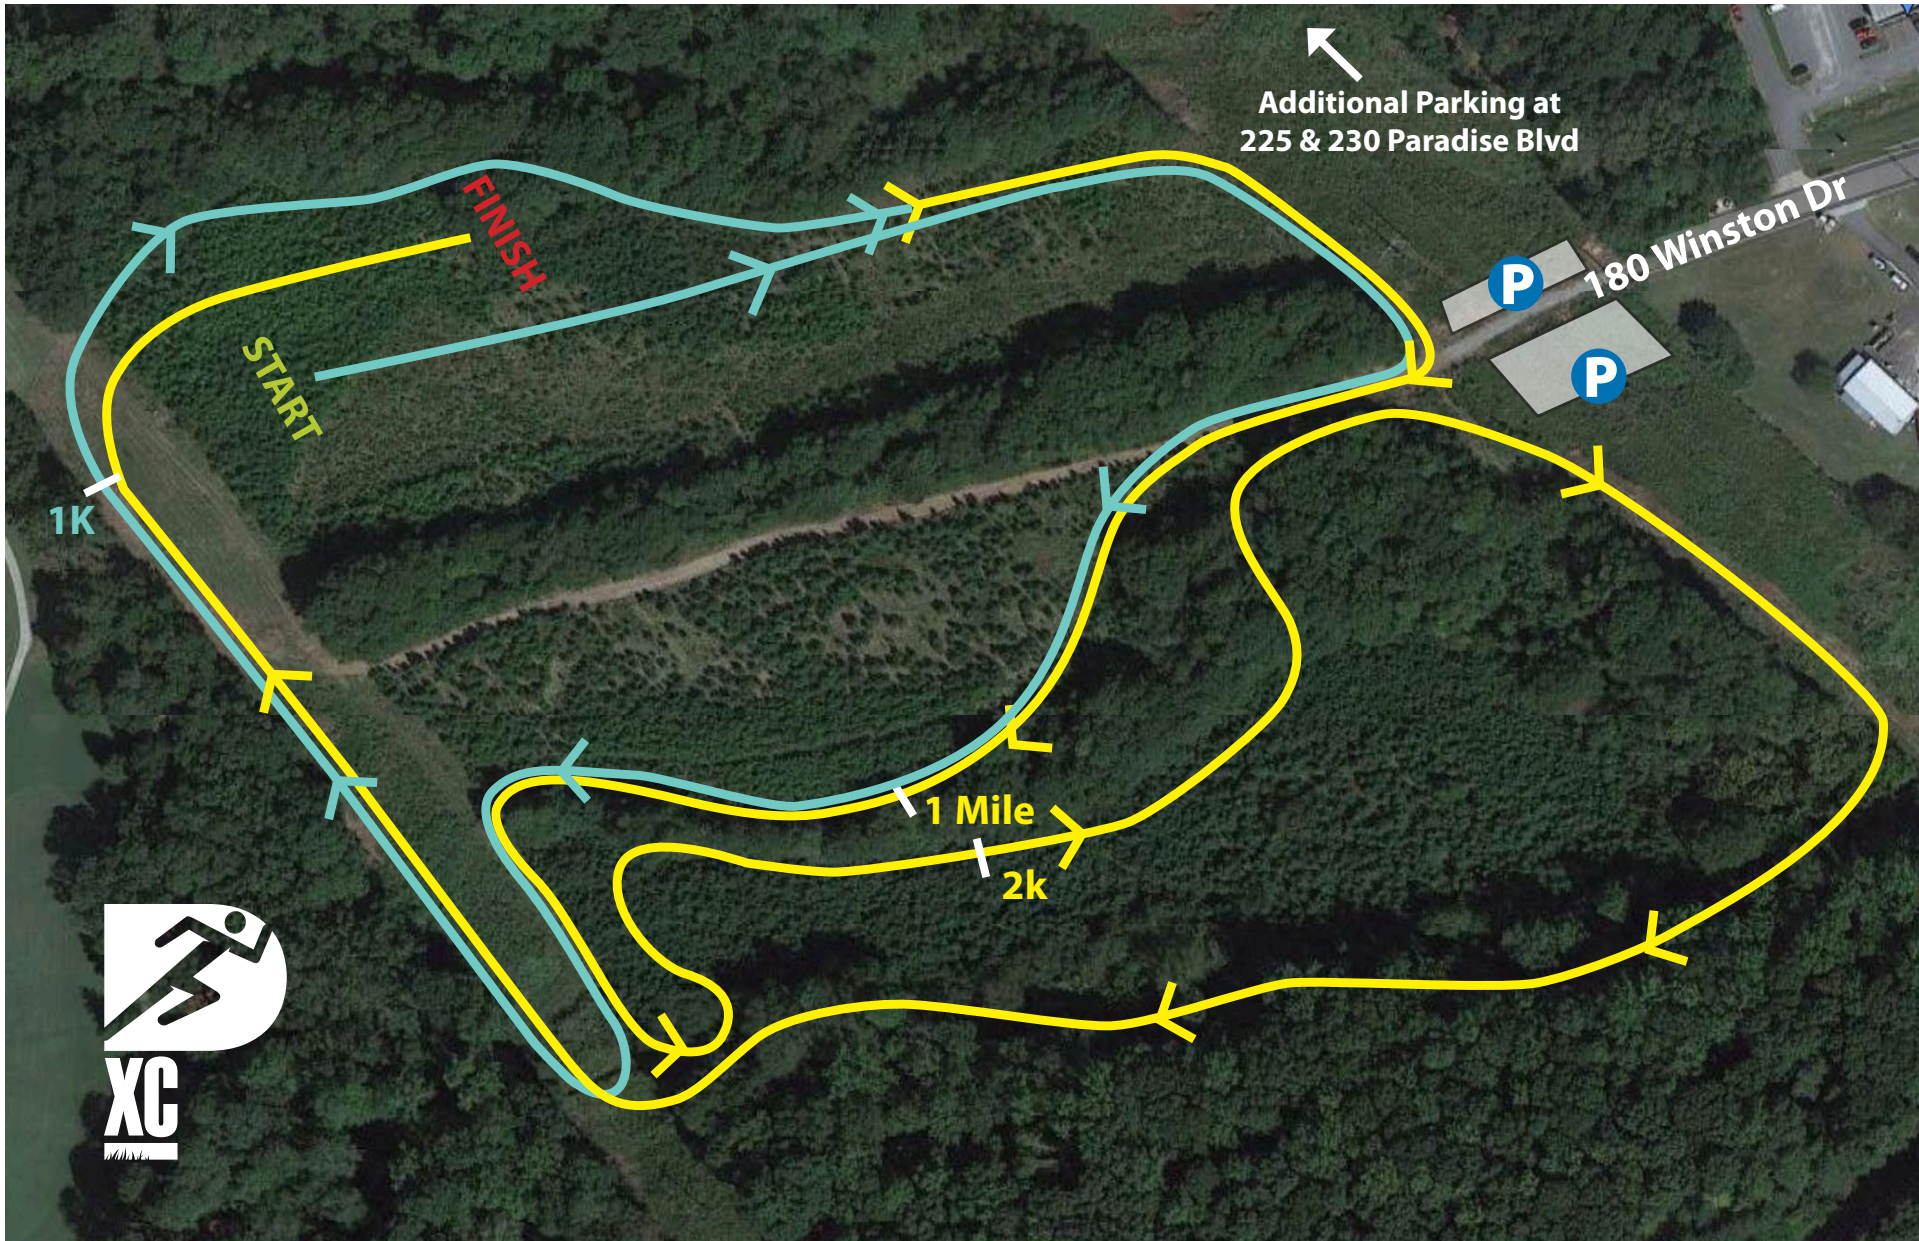

## 3k Course at the Piedmont Preserve

  
Lap 1

  
Lap 2/Finish

## 5k Course at the Piedmont Preserve

Lap 1

Lap 2

Lap 3/Finish

**If your team will be arriving via bus, you have two options for parking:**

- 1) Drive onto the Preserve and park at the start/finish area. This is a sort-of rough dirt road, but passable.
- 2) Enter 160 Winston Dr. and use loop to turn-around. Drop off at loop then park at the Flower's Bakery on the corner of Winston Dr and Chase St.

Overflow parking is off of 125 & 130 Paradise Blvd. on both a grass lot on the Preserve and in the Comprent Motorsports parking lot (we schedule user of this lot for events when possible). Please call: 706.372.5661 with questions.