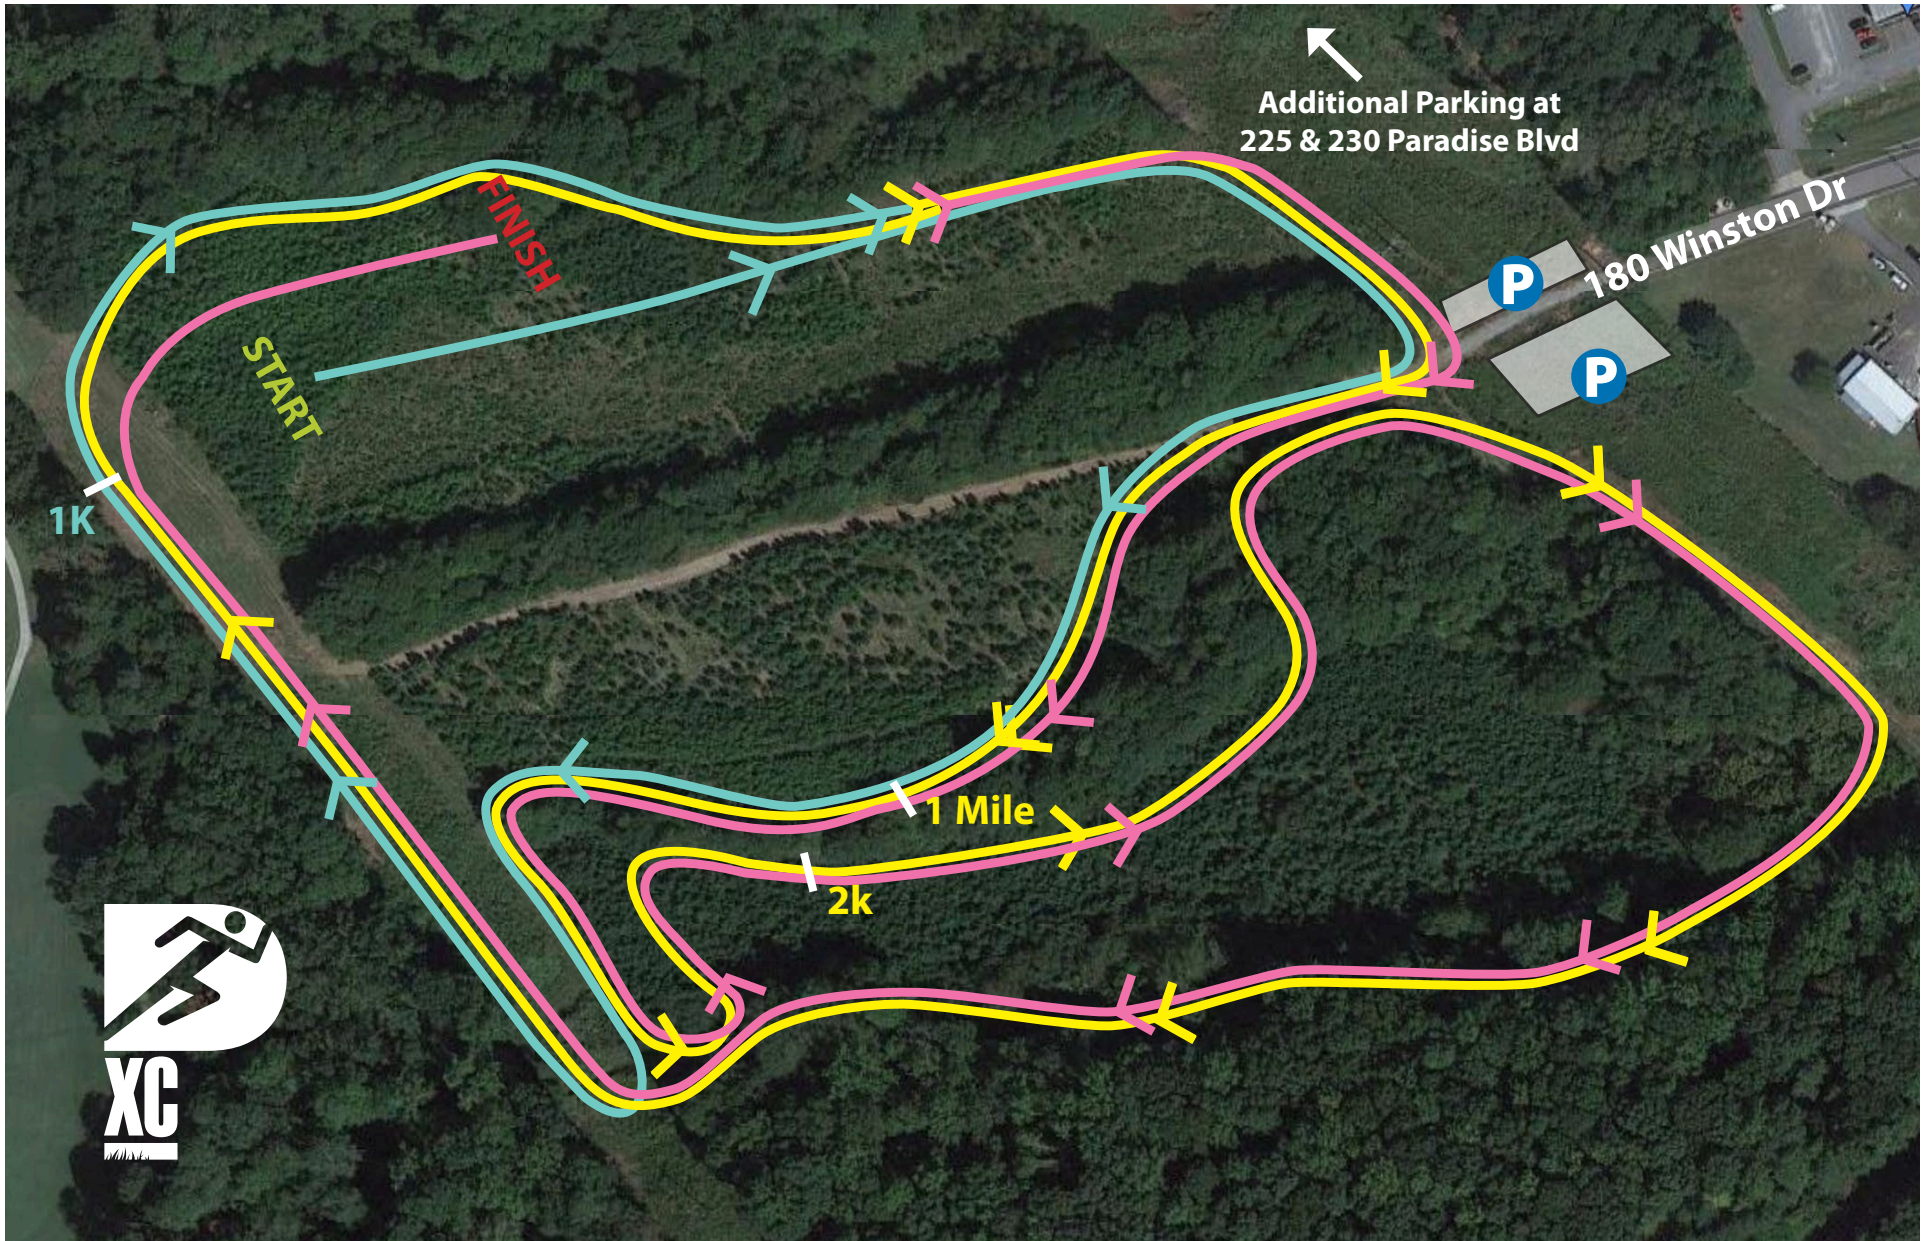

## 3k Course at the Piedmont Preserve

  
Lap 1

  
Lap 2/Finish

## 5k Course at the Piedmont Preserve

Lap 1

Lap 2

Lap 3/Finish

**If your team will be arriving via bus, you have two options for parking:**

- 1) Drive onto the Preserve and park at the start/finish area. This is a sort-of rough dirt road, but passable.
- 2) Enter 160 Winston Dr. and use loop to turn-around. Drop off at loop then park at the Flower's Bakery on the corner of Winston Dr and Chase St.

Overflow parking is off of 125 & 130 Paradise Blvd. on both a grass lot on the Preserve and in the Comprent Motorsports parking lot (we schedule user of this lot for events when possible). Please call: 706.372.5661 with questions.