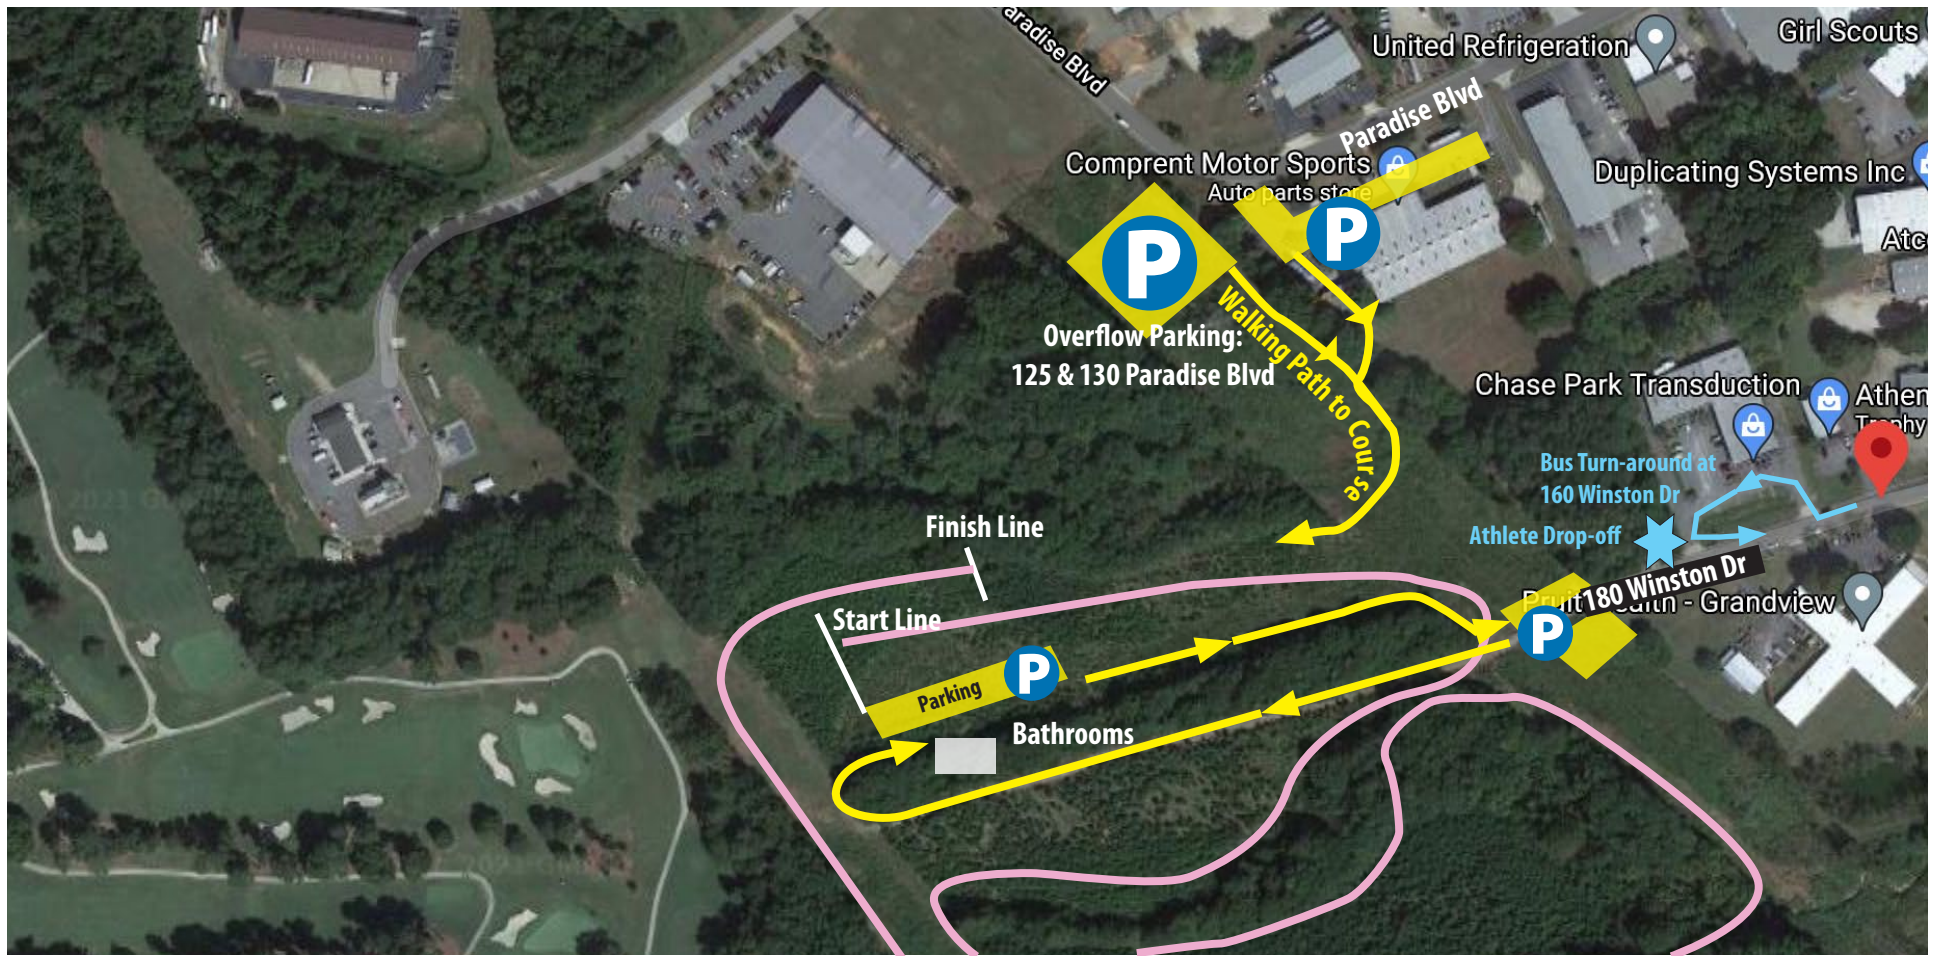

## 3k Course at the Piedmont Preserve

  
Lap 1

  
Lap 2/Finish

## 5k Course at the Piedmont Preserve

Lap 1

Lap 2

Lap 3/Finish

**If your team will be arriving via bus, you have two options for parking:**

- 1) Drive onto the Preserve and park at the start/finish area. This is a sort-of rough dirt road, but passable.
- 2) Enter 160 Winston Dr. and use loop to turn-around. Drop off at loop then park at the Flower's Bakery on the corner of Winston Dr and Chase St.

Overflow parking is off of 125 & 130 Paradise Blvd. on both a grass lot on the Preserve and in the Comprent Motorsports parking lot (we schedule user of this lot for events when possible). Please call: 706.372.5661 with questions.